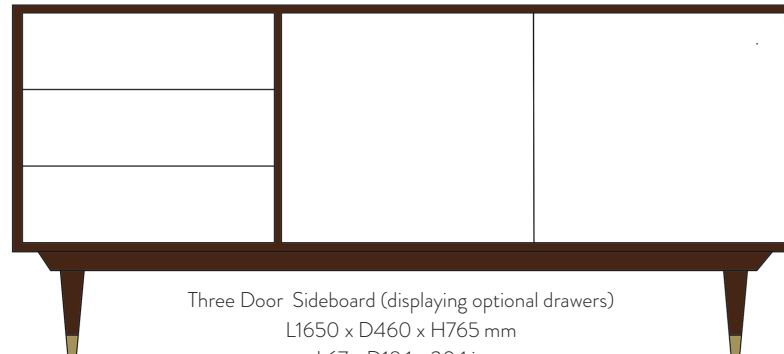

Blue

Blush

Seed

Available formats:

Drawers available on all pieces as an optional extra

Block Coffee Table
L900 x D600 x H400 mm
L35.4 x D23.6 x H15.7 in

Block Side Table
L360 x D360 x H500 mm
L14 x D14 x H20 in

Two Door Tall Sideboard
L800 x D400 x H1350 mm
L31 x D16 x 53 in

Four Door Sideboard
L2200 x D460 x H765 mm
L86.6 x D18.1 x H30.1 in

Two Door Sideboard
L1100 x D460 x H765 mm
L43.3 x D18.1 x H30.1 in

Three Door Sideboard (displaying optional drawers)
L1650 x D460 x H765 mm
L67 x D18.1 x 30.1 in